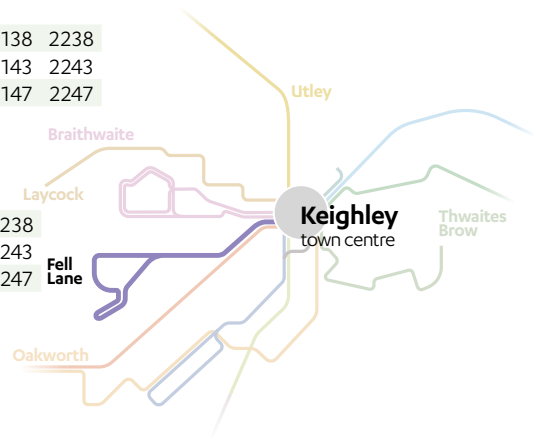

### SATURDAYS

**Wheathead Lane** Fell Lane  
**Holycroft Surgery**  
 bus station

0814	0844	then every <b>30</b> mins	<b>14 44</b>	until	1814	1843	1938	2038	2138	2238	
0720	0750				<b>20 50</b>	1820	1848	1943	2043	2143	2243
0730	0800				<b>30 00</b>	1830	1852	1947	2047	2147	2247

### SUNDAYS & PUBLIC HOLIDAYS

**Wheathead Lane** Fell Lane  
**Holycroft Surgery**  
 bus station

1143	then every <b>hour</b> at	<b>43</b>	until	1643	
1149				<b>49</b>	1649
1155				<b>55</b>	1655

bus station stop L  
 Holycroft Surgery  
 Wheathead Lane  
 Fell Lane / Prospect Mount

### SATURDAYS

bus station stop L  
 Holycroft Surgery  
 Wheathead Lane  
 Fell Lane / Prospect Mount

0805	<b>then every 30 mins</b>	<b>05 35</b> <b>07 37</b> <b>14 44</b> <b>16 46</b>	<b>until</b>	1805	1835	1930	2030	2130	2230
0807				1807	1837	1932	2032	2132	2232
0814				1814	1843	1938	2038	2138	2238
0816				1816	1845	1940	2040	2140	2240

### SUNDAYS & PUBLIC HOLIDAYS

bus station stop L  
 Holycroft Surgery  
 Wheathead Lane  
 Fell Lane / Prospect Mount

1135	<b>then every hour at</b>	<b>35</b> <b>37</b> <b>43</b> <b>45</b>	<b>until</b>	1635
1137				1637
1143				1643
1145				1645