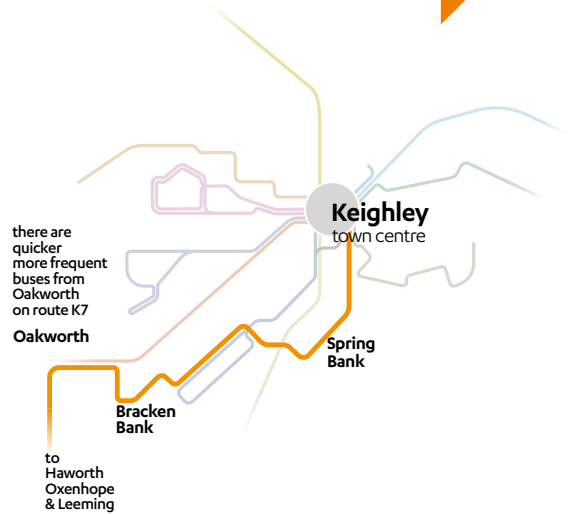

- Leeming** Dog & Gun
- Oxenhope** Post Office
- Haworth Brow**
- Haworth** KWVR Station stop R
- Oakworth** Windsor Road
- Oakworth** Station Road top
- Harewood Road**
- Ingrow Railway Centre**
- Spring Bank** Woodhouse Road bus station

- Oakworth** Windsor Road
- Oakworth** Station Road top
- Harewood Road**
- Ingrow Railway Centre**
- Spring Bank** Woodhouse Road bus station

to Oakworth

MONDAYS TO FRIDAYS

0830	0905	1030	then every hour at	30	until	1430	1530	1625	1745	1825	1925	2025
0838	0913	1038		38		1438	1538	1633	1753	1831	1931	2031
0841	0916	1041		41		1441	1541	1636	1756	1834	1934	2034
0846	0921	1046		46		1446	1550	1641	1801			
0850	0925	1050		50		1450	1554	1645	1805			
▼	▼	1052	52	1452	▼	▼	▼					
0856	0931				1600	1651	1810					
0859	0934				1603	1654	1813					
0906	0941				1610	1701	1818					
					1615							

on school days journey goes via Oakbank School turning circle

bus station (H)
Spring Bank Woodhouse Road
Ingrow Church
Harewood Road
Oakworth Station Road Top
Oakworth Windsor Road
Haworth KWVR Station stop RP
 Haworth Brow
Oxenhope Post Office
Leeming Dog & Gun

bus station (H)
Spring Bank Woodhouse Road
Ingrow Church
Harewood Road
Oakworth Station Road Top
Oakworth Windsor Road